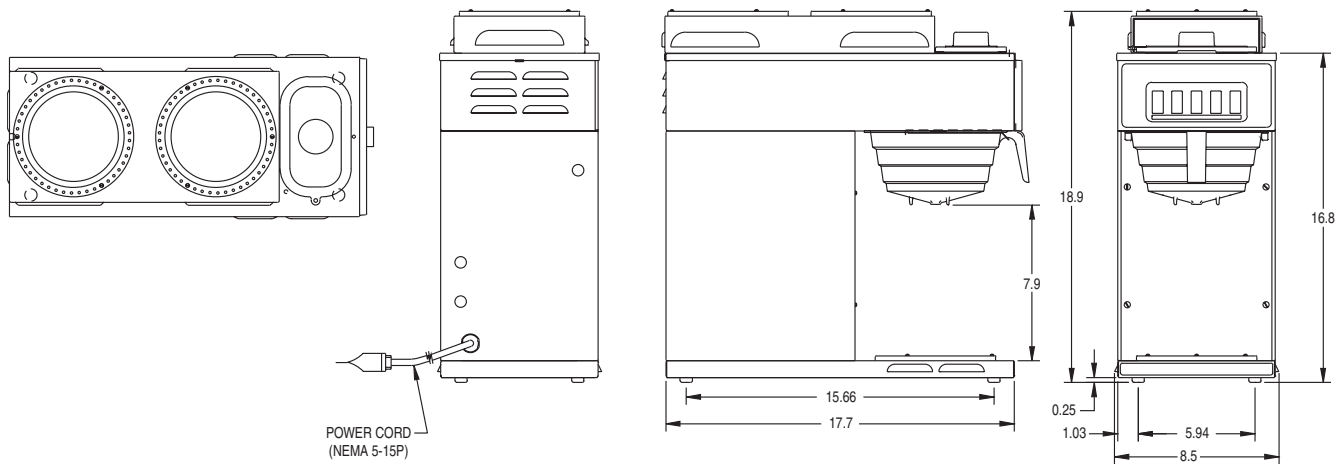

Dimensions & Specifications

Model	Product #	Volts	Amps	Tank Heater Watts	Total Watts	Brewing Capacity	Cu. Ft.	Shipping Weight	Cord Attached
VP17-3 SS (3 lower)	13300.0003	120	13.9	1320	1670	3.8 gal./hr.	6.4	29 lbs.	Yes*
VP17-3 BLK (3 lower)	13300.0013	120	13.9	1320	1670	3.8 gal./hr.	6.4	32 lbs.	Yes*
VP17-3 SS (2 upper)	13300.0004	120	13.9	1320	1670	3.8 gal./hr.	4.7	27 lbs.	Yes*

*Power cord (NEMA 5-15P) 15 amp 120 V machine only.

Brewing capacity: based upon incoming water temp of 60°F (140°F rise) per 1/2 gallon brew time of 4 minutes.

Electrical: Models require 2-wires plus ground service rated 120V, single phase, 60 Hz.

Plumbing: No plumbing needed.

2 Upper Warmers