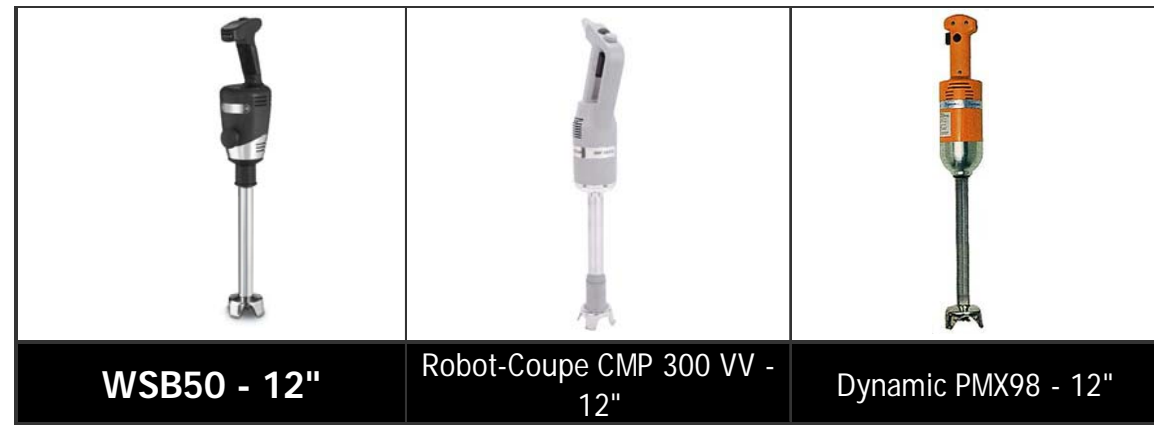

Big Stix vs. Robot-Coupe & Dynamic - 12"

WSB2W Whisk Attachment Available

	WSB50 - 12"	Robot-Coupe CMP 300 VV - 12"	Dynamic PMX98 - 12"
Wattage	750 - 1 HP	300	300
Max RPM's	18,000	9,600	9,000 - Single Speed
Maintenance	1 Piece Removable Shaft	Removable Foot and Blade	3 Piece Removable Shaft
Fully Sealed, Dishwasher Safe Shaft	Yes	No	No
Interchangeable Shafts	Yes	No	No
Full NSF Approval	Yes	No	No
2nd handle for Safe and Controlled Operation	Yes	No	No